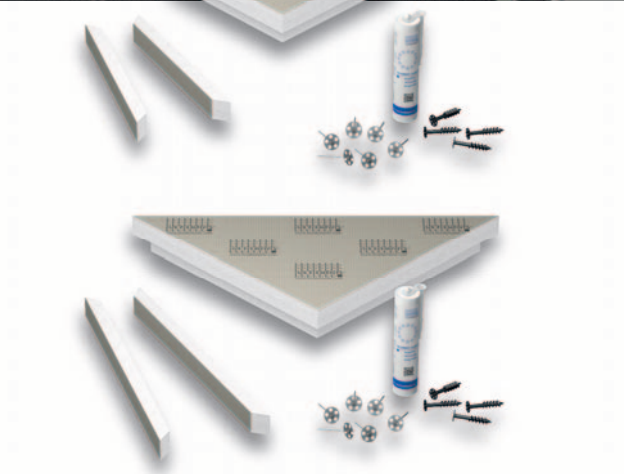

Prefabricated bench seats for bathroom and shower areas – floating design **LUX ELEMENTS®-RELAX-BA-CO FLOAT ...**

- For use in corners
- Choice of two sizes
- Floating design
- Including mounting accessories

■ PRINCIPLE – LUX ELEMENTS®-RELAX-BA-CO FLOAT ...

- 1** Seat element, 100 mm thick
Choice of two sizes:
S – 610 x 430 mm
L – 849 x 600 mm
- 2** Support strips, 50 x 50 mm
- 4** Screw and washer fastening set
FIX-SB 80S35, 6 pieces
... for wooden sub-constructions
- 5** Special screw plug FIX-SD 80, 4 pieces
- 6** Mounting adhesive COL-MK, 290 ml

> Installation video

■ PRODUCT SPECIFICATIONS

	ARTICLE - NUMBER	ARTICLE-NAME ARTICLE-DESCRIPTION	NOMINAL FORMATS/DIMENSIONS LENGTH X WIDTH X HEIGHT	EINHEIT
	LREL8001	RELAX-BA-CO FLOAT S bench form CORNER FLOAT S, floating, including mounting kit consisting of: 6 pieces FIX-SB 80S35, 4 pieces FIX-SD 80, 1 cartridge COL-MK	610 x 430 x 100 mm	set
	LREL8002	RELAX-BA-CO FLOAT L bench form CORNER FLOAT L, floating, including mounting kit consisting of: 6 pieces FIX-SB 80S35, 4 pieces FIX-SD 80, 1 cartridge COL-MK	849 x 600 x 100 mm	set