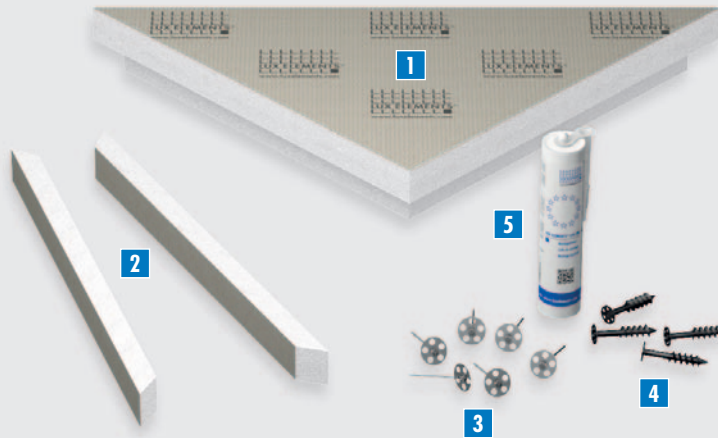

Prefabricated bench seats for bathroom and shower areas – floating design **LUX ELEMENTS®-RELAX-BA-CO FLOAT ...**

- For use in corners
- Choice of two sizes
- Floating design
- Including mounting accessories

■ PRINCIPLE – LUX ELEMENTS®-RELAX-BA-CO FLOAT ...

- 1** Seat element, 100 mm thick
Choice of two sizes:
S – 610 x 430 mm
L – 849 x 600 mm
- 2** Support strips, 50 x 50 mm
- 4** Screw and washer fastening set
FIX-SB 80S35, 6 pieces
... for wooden sub-constructions
- 5** Special screw plug FIX-SD 80, 4 pieces
- 6** Mounting adhesive COL-MK, 290 ml

> Installation video

■ PRODUCT SPECIFICATIONS

	ARTICLE - NUMBER	ARTICLE-NAME ARTICLE-DESCRIPTION	NOMINAL FORMATS/DIMENSIONS LENGTH X WIDTH X HEIGHT	EINHEIT
	LREL8001	RELAX-BA-CO FLOAT S bench form CORNER FLOAT S, floating, including mounting kit consisting of: 6 pieces FIX-SB 80S35, 4 pieces FIX-SD 80, 1 cartridge COL-MK	610 x 430 x 100 mm	set
	LREL8002	RELAX-BA-CO FLOAT L bench form CORNER FLOAT L, floating, including mounting kit consisting of: 6 pieces FIX-SB 80S35, 4 pieces FIX-SD 80, 1 cartridge COL-MK	849 x 600 x 100 mm	set

■ INDIVIDUAL PACKAGING

ARTICLE-NUMBER	ARTICLE-NAME	CONTAINER	PACKAGING	DIMENSIONS – LENGTH X WIDTH X HEIGHT	UNIT	WEIGHT/UNIT	WEIGHT/CARTON
LREL8001	RELAX-BA-CO FLOAT S	1 set	carton	615 x 105 x 305 mm	set	0,50 kg	0,68 kg
LREL8002	RELAX-BA-CO FLOAT L			860 x 105 x 435 mm		1,00 kg	1,16 kg