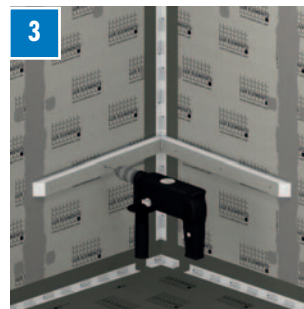

Prefabricated bench seats for bathroom and shower areas – floating design **LUX ELEMENTS®-RELAX-BA-CO FLOAT ...**

- For use in corners
- Choice of two sizes
- Floating design
- Including mounting accessories

■ PRINCIPLE – LUX ELEMENTS®-RELAX-BA-CO FLOAT ...

- 1** Seat element, 100 mm thick
Choice of two sizes:
S – 610 x 430 mm
L – 849 x 600 mm
- 2** Support strips, 50 x 50 mm
- 4** Screw and washer fastening set
FIX-SB 80S35, 6 pieces
... for wooden sub-constructions
- 5** Special screw plug FIX-SD 80, 4 pieces
- 6** Mounting adhesive COL-MK, 290 ml

> Installation video

■ PRODUCT SPECIFICATIONS

	ARTICLE - NUMBER	ARTICLE-NAME ARTICLE-DESCRIPTION	NOMINAL FORMATS/DIMENSIONS LENGTH X WIDTH X HEIGHT	EINHEIT
	LREL8001	RELAX-BA-CO FLOAT S bench form CORNER FLOAT S, floating, including mounting kit consisting of: 6 pieces FIX-SB 80S35, 4 pieces FIX-SD 80, 1 cartridge COL-MK	610 x 430 x 100 mm	set
	LREL8002	RELAX-BA-CO FLOAT L bench form CORNER FLOAT L, floating, including mounting kit consisting of: 6 pieces FIX-SB 80S35, 4 pieces FIX-SD 80, 1 cartridge COL-MK	849 x 600 x 100 mm	set

■ INDIVIDUAL PACKAGING

ARTICLE-NUMBER	ARTICLE-NAME	CONTAINER	PACKAGING	DIMENSIONS – LENGTH X WIDTH X HEIGHT	UNIT	WEIGHT/UNIT	WEIGHT/CARTON
LREL8001	RELAX-BA-CO FLOAT S	1 set	carton	615 x 105 x 305 mm	set	0,50 kg	0,68 kg
LREL8002	RELAX-BA-CO FLOAT L			860 x 105 x 435 mm		1,00 kg	1,16 kg