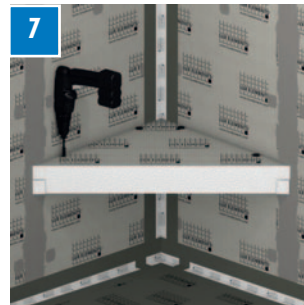

Prefabricated bench seats for bathroom and shower areas – floating design **LUX ELEMENTS®-RELAX-BA-CO FLOAT ...**

- For use in corners
- Choice of two sizes
- Floating design
- Including mounting accessories

■ PRINCIPLE – LUX ELEMENTS®-RELAX-BA-CO FLOAT ...

- 1** Seat element, 100 mm thick
Choice of two sizes:
S – 610 x 430 mm
L – 849 x 600 mm
- 2** Support strips, 50 x 50 mm
- 4** Screw and washer fastening set
FIX-SB 80S35, 6 pieces
... for wooden sub-constructions
- 5** Special screw plug FIX-SD 80, 4 pieces
- 6** Mounting adhesive COL-MK, 290 ml

> Installation video

■ PRODUCT SPECIFICATIONS

	ARTICLE - NUMBER	ARTICLE-NAME ARTICLE-DESCRIPTION	NOMINAL FORMATS/DIMENSIONS LENGTH X WIDTH X HEIGHT	EINHEIT
	LREL8001	RELAX-BA-CO FLOAT S bench form CORNER FLOAT S, floating, including mounting kit consisting of: 6 pieces FIX-SB 80S35, 4 pieces FIX-SD 80, 1 cartridge COL-MK	610 x 430 x 100 mm	set
	LREL8002	RELAX-BA-CO FLOAT L bench form CORNER FLOAT L, floating, including mounting kit consisting of: 6 pieces FIX-SB 80S35, 4 pieces FIX-SD 80, 1 cartridge COL-MK	849 x 600 x 100 mm	set

■ INDIVIDUAL PACKAGING

ARTICLE-NUMBER	ARTICLE-NAME	CONTAINER	PACKAGING	DIMENSIONS – LENGTH X WIDTH X HEIGHT	UNIT	WEIGHT/UNIT	WEIGHT/CARTON
LREL8001	RELAX-BA-CO FLOAT S	1 set	carton	615 x 105 x 305 mm	set	0,50 kg	0,68 kg
LREL8002	RELAX-BA-CO FLOAT L			860 x 105 x 435 mm		1,00 kg	1,16 kg