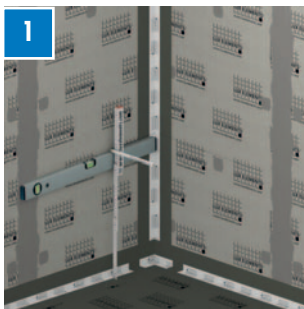

Prefabricated bench seats for bathroom and shower areas – floating design **LUX ELEMENTS®-RELAX-BA-CO FLOAT ...**

- For use in corners
- Choice of two sizes
- Floating design
- Including mounting accessories

■ PRINCIPLE – LUX ELEMENTS®-RELAX-BA-CO FLOAT ...

- 1** Seat element, 100 mm thick
Choice of two sizes:
S – 610 x 430 mm
L – 849 x 600 mm
- 2** Support strips, 50 x 50 mm
- 4** Screw and washer fastening set
FIX-SB 80S35, 6 pieces
... for wooden sub-constructions
- 5** Special screw plug FIX-SD 80, 4 pieces
- 6** Mounting adhesive COL-MK, 290 ml

> Installation video

■ PRODUCT SPECIFICATIONS

	ARTICLE - NUMBER	ARTICLE-NAME ARTICLE-DESCRIPTION	NOMINAL FORMATS/DIMENSIONS LENGTH X WIDTH X HEIGHT	EINHEIT
	LREL8001	RELAX-BA-CO FLOAT S bench form CORNER FLOAT S, floating, including mounting kit consisting of: 6 pieces FIX-SB 80S35, 4 pieces FIX-SD 80, 1 cartridge COL-MK	610 x 430 x 100 mm	set
	LREL8002	RELAX-BA-CO FLOAT L bench form CORNER FLOAT L, floating, including mounting kit consisting of: 6 pieces FIX-SB 80S35, 4 pieces FIX-SD 80, 1 cartridge COL-MK	849 x 600 x 100 mm	set