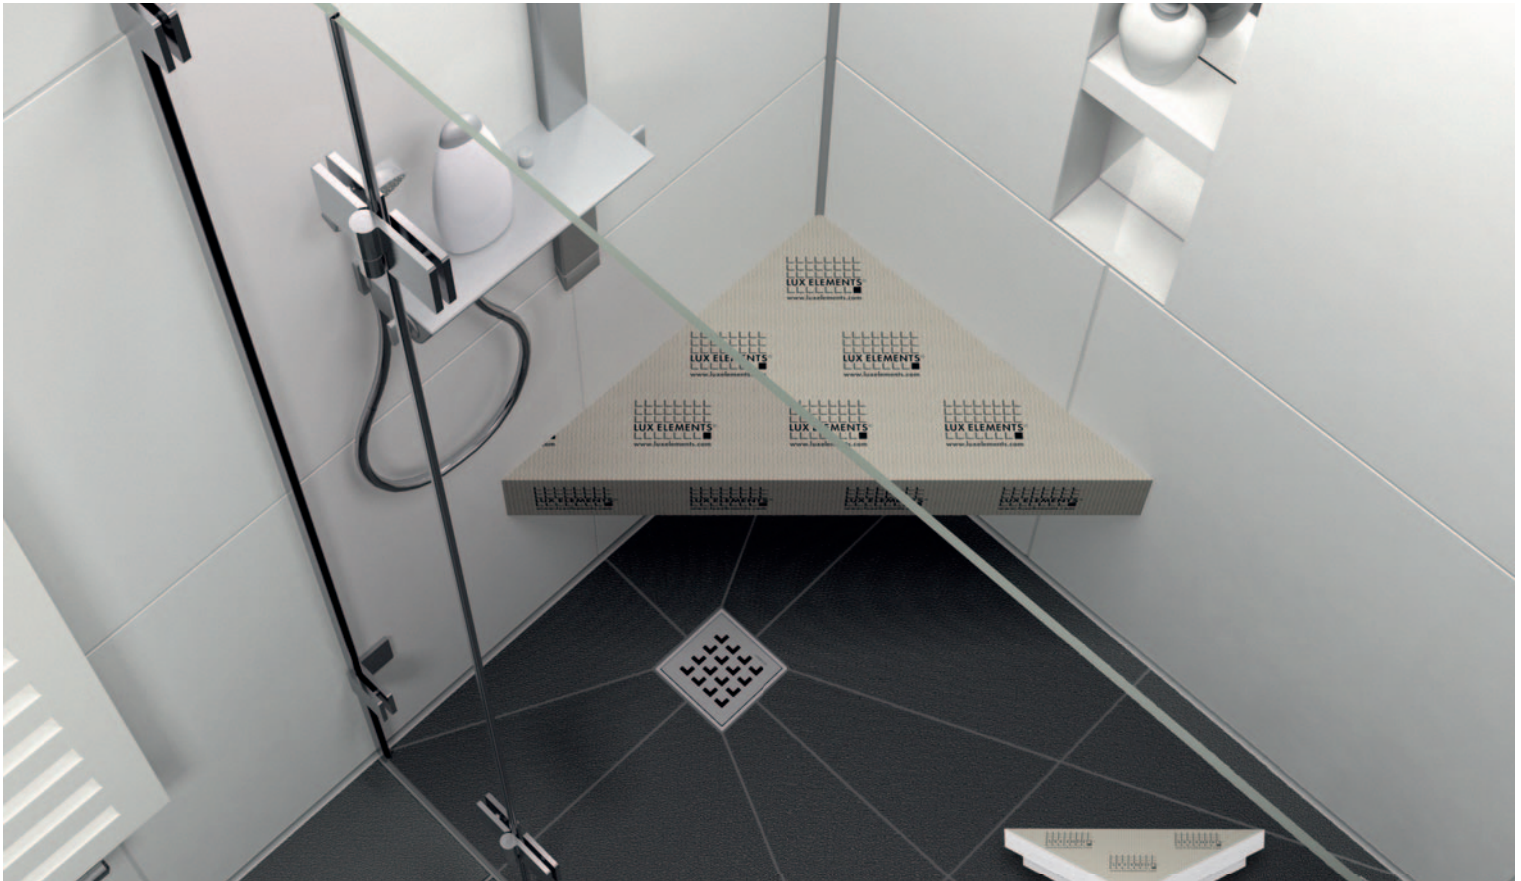

Prefabricated bench seats for bathroom and shower areas – floating design **LUX ELEMENTS®-RELAX-BA-CO FLOAT ...**

- For use in corners
- Choice of two sizes
- Floating design
- Including mounting accessories

■ PRINCIPLE – LUX ELEMENTS®-RELAX-BA-CO FLOAT ...

- 1** Seat element, 100 mm thick
Choice of two sizes:
S – 610 x 430 mm
L – 849 x 600 mm
- 2** Support strips, 50 x 50 mm
- 4** Screw and washer fastening set
FIX-SB 80S35, 6 pieces
... for wooden sub-constructions
- 5** Special screw plug FIX-SD 80, 4 pieces
- 6** Mounting adhesive COL-MK, 290 ml

> Installation video

■ PRODUCT SPECIFICATIONS

	ARTICLE - NUMBER	ARTICLE-NAME ARTICLE-DESCRIPTION	NOMINAL FORMATS/DIMENSIONS LENGTH X WIDTH X HEIGHT	EINHEIT
	LREL8001	RELAX-BA-CO FLOAT S bench form CORNER FLOAT S, floating, including mounting kit consisting of: 6 pieces FIX-SB 80S35, 4 pieces FIX-SD 80, 1 cartridge COL-MK	610 x 430 x 100 mm	set
	LREL8002	RELAX-BA-CO FLOAT L bench form CORNER FLOAT L, floating, including mounting kit consisting of: 6 pieces FIX-SB 80S35, 4 pieces FIX-SD 80, 1 cartridge COL-MK	849 x 600 x 100 mm	set

■ INDIVIDUAL PACKAGING

ARTICLE-NUMBER	ARTICLE-NAME	CONTAINER	PACKAGING	DIMENSIONS – LENGTH X WIDTH X HEIGHT	UNIT	WEIGHT/UNIT	WEIGHT/CARTON
LREL8001	RELAX-BA-CO FLOAT S	1 set	carton	615 x 105 x 305 mm	set	0,50 kg	0,68 kg
LREL8002	RELAX-BA-CO FLOAT L			860 x 105 x 435 mm		1,00 kg	1,16 kg