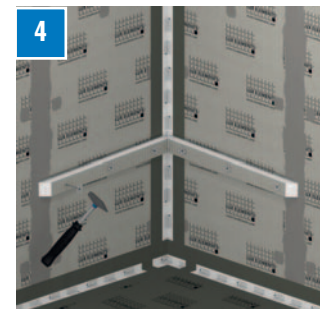

Prefabricated bench seats for bathroom and shower areas – floating design **LUX ELEMENTS®-RELAX-BA-CO FLOAT ...**

- For use in corners
- Choice of two sizes
- Floating design
- Including mounting accessories

■ PRINCIPLE – LUX ELEMENTS®-RELAX-BA-CO FLOAT ...

- 1** Seat element, 100 mm thick
Choice of two sizes:
S – 610 x 430 mm
L – 849 x 600 mm
- 2** Support strips, 50 x 50 mm
- 4** Screw and washer fastening set
FIX-SB 80S35, 6 pieces
... for wooden sub-constructions
- 5** Special screw plug FIX-SD 80, 4 pieces
- 6** Mounting adhesive COL-MK, 290 ml

> Installation video

■ PRODUCT SPECIFICATIONS

	ARTICLE - NUMBER	ARTICLE-NAME ARTICLE-DESCRIPTION	NOMINAL FORMATS/DIMENSIONS LENGTH X WIDTH X HEIGHT	EINHEIT
	LREL8001	RELAX-BA-CO FLOAT S bench form CORNER FLOAT S, floating, including mounting kit consisting of: 6 pieces FIX-SB 80S35, 4 pieces FIX-SD 80, 1 cartridge COL-MK	610 x 430 x 100 mm	set
	LREL8002	RELAX-BA-CO FLOAT L bench form CORNER FLOAT L, floating, including mounting kit consisting of: 6 pieces FIX-SB 80S35, 4 pieces FIX-SD 80, 1 cartridge COL-MK	849 x 600 x 100 mm	set

■ INDIVIDUAL PACKAGING

ARTICLE-NUMBER	ARTICLE-NAME	CONTAINER	PACKAGING	DIMENSIONS – LENGTH X WIDTH X HEIGHT	UNIT	WEIGHT/UNIT	WEIGHT/CARTON
LREL8001	RELAX-BA-CO FLOAT S	1 set	carton	615 x 105 x 305 mm	set	0,50 kg	0,68 kg
LREL8002	RELAX-BA-CO FLOAT L			860 x 105 x 435 mm		1,00 kg	1,16 kg