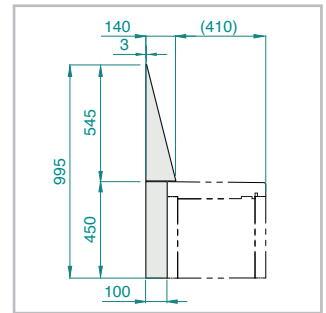

ASSEMBLY VARIANTS and DIMENSIONS – LUX ELEMENTS®-RELAX-BA CUT-E 1200

... without overhang

Dimensions in mm

RELAX-BA CUT-E 1200*

Arrangement of fillers ...

< 1000 mm

≥ 1000 mm

* Kit can be shortened

... with overhang

Dimensions in mm

Dimensions in mm

Optionally
... with factory-installed seat heating or light (see programme: „LUX ELEMENTS – systems for wellness“)

ADDITION (optional)

Backrest – 2-piece, two design variants

... with rounded surface

■ LUX ELEMENTS®-RELAX-BA-L R 1200

... with level surface

■ LUX ELEMENTS®-RELAX-BA-L E 1200

PRODUCT SPECIFICATIONS

	ARTICLE-NUMBER	ARTICLE-NAME ARTICLE-DESCRIPTION	NOMINAL FORMATS/DIMENSIONS LENGTH X WIDTH X HEIGHT	UNIT
	LREL8513	RELAX-BA CUT-E 1200 bench form CUT-E, straight, 1200 mm long, as building kit	1200 x 450 x 450 mm	set
Backrests, to suit the bench form CUT				
	LREL8556	RELAX-BA-L R 1200 backrest, 2-piece, with rounded surface, 1200 mm long	1200 x 450 x 100 mm 1200 x 545 x 140 mm	set
	LREL8557	RELAX-BA-L E 1200 backrest, 2-piece, with level surface, 1200 mm long	1200 x 450 x 100 mm 1200 x 545 x 140 mm	set

INDIVIDUAL PACKAGING

ARTICLE-NUMBER	ARTICLE-NAME	CONTAINER	PACKAGING	DIMENSIONS – LENGTH X WIDTH X HEIGHT	UNIT	WEIGHT/UNIT	WEIGHT/CARTON
LREL8513	RELAX-BA CUT-E 1200	1 set	carton	1200 x 460 x 280 mm	set	8,30 kg	9,80 kg
LREL8556	RELAX-BA-L R 1200			1200 x 550 x 240 mm		7,20 kg	8,80 kg
LREL8557	RELAX-BA-L E 1200			1200 x 550 x 240 mm		7,20 kg	8,80 kg