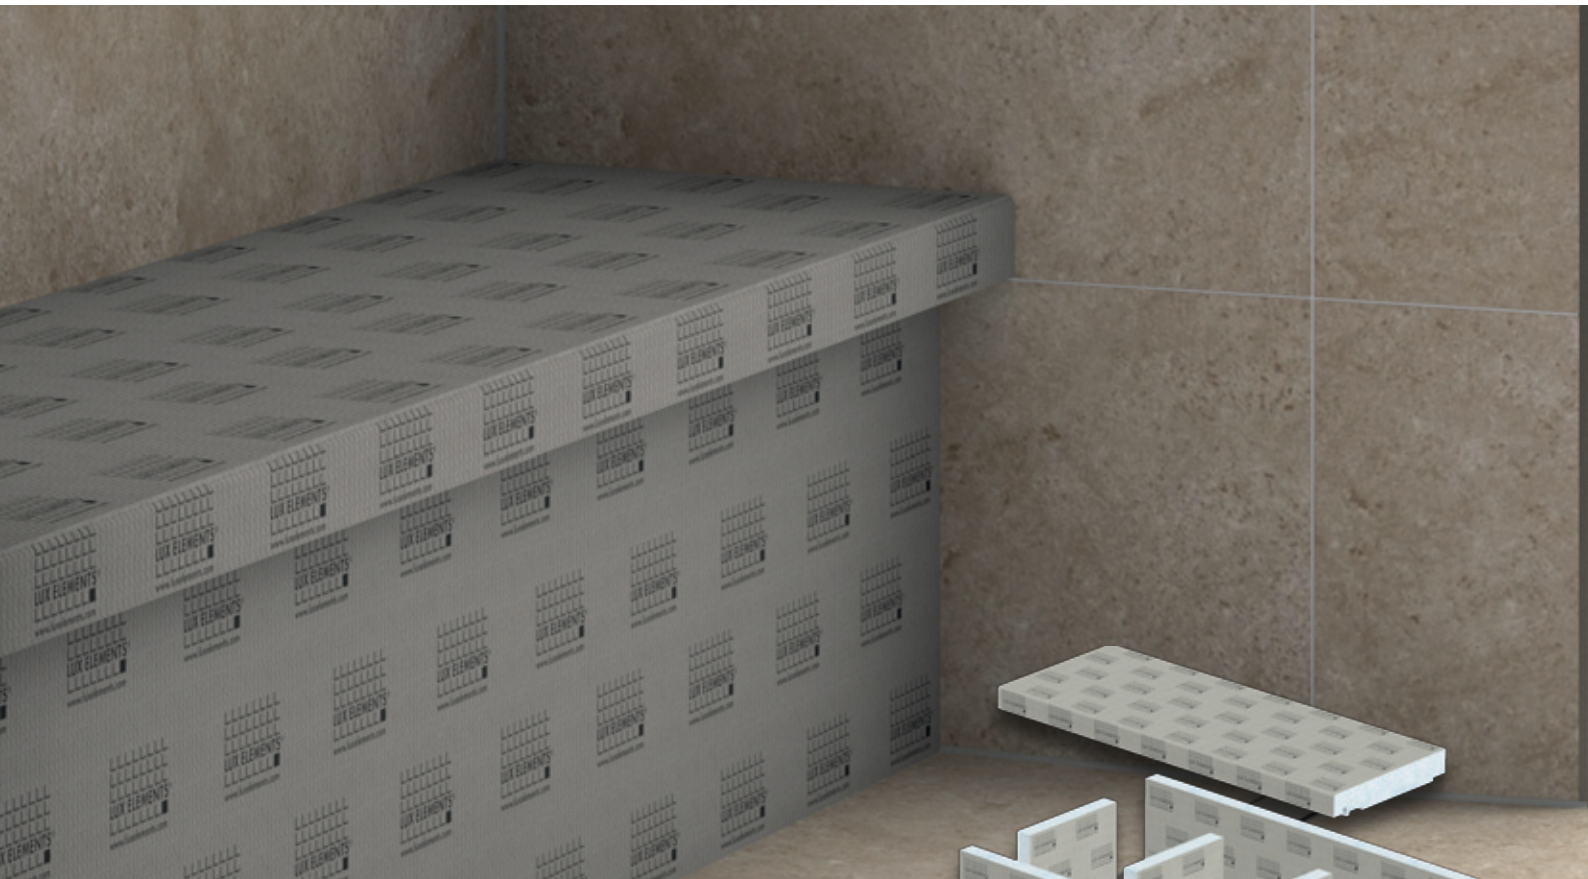

Prefabricated benches for bathroom, wellness and shower areas as a kit **LUX ELEMENTS®-RELAX-BA CUT-E 1200**

- For use in front of the wall
- Two assembly variants:
... with and without overhang for light strip
- Easy to cut
... to adapt to the space situation
- Optionally available:
 - Backrest, two design variants
 - Heating mats, factory-installed
 - LED light rope, preassembled

ASSEMBLY VARIANTS and DIMENSIONS – LUX ELEMENTS®-RELAX-BA CUT-E 1200

... without overhang

Dimensions in mm

RELAX-BA CUT-E 1200*

Arrangement of fillers ...

< 1000 mm

≥ 1000 mm

* Kit can be shortened

... with overhang

Dimensions in mm

Dimensions in mm

Optionally
... with factory-installed seat heating or light (see programme: „LUX ELEMENTS – systems for wellness“)

ADDITION (optional)

Backrest – 2-piece, two design variants

... with rounded surface

■ LUX ELEMENTS®-RELAX-BA-L R 1200

... with level surface

■ LUX ELEMENTS®-RELAX-BA-L E 1200

PRODUCT SPECIFICATIONS

	ARTICLE-NUMBER	ARTICLE-NAME ARTICLE-DESCRIPTION	NOMINAL FORMATS/DIMENSIONS LENGTH X WIDTH X HEIGHT	UNIT
	LREL8513	RELAX-BA CUT-E 1200 bench form CUT-E, straight, 1200 mm long, as building kit	1200 x 450 x 450 mm	set
Backrests, to suit the bench form CUT				
	LREL8556	RELAX-BA-L R 1200 backrest, 2-piece, with rounded surface, 1200 mm long	1200 x 450 x 100 mm 1200 x 545 x 140 mm	set
	LREL8557	RELAX-BA-L E 1200 backrest, 2-piece, with level surface, 1200 mm long	1200 x 450 x 100 mm 1200 x 545 x 140 mm	set