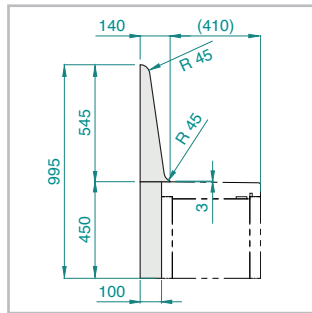

ASSEMBLY VARIANTS and DIMENSIONS – LUX ELEMENTS®-RELAX-BA CUT-E 1200

... without overhang

Dimensions in mm

RELAX-BA CUT-E 1200*

Arrangement of fillers ...

< 1000 mm

≥ 1000 mm

* Kit can be shortened

... with overhang

Dimensions in mm

Dimensions in mm

Optionally
... with factory-installed seat heating or light (see programme: „LUX ELEMENTS – systems for wellness“)

ADDITION (optional)

Backrest – 2-piece, two design variants

... with rounded surface

■ LUX ELEMENTS®-RELAX-BA-L R 1200

... with level surface

■ LUX ELEMENTS®-RELAX-BA-L E 1200

PRODUCT SPECIFICATIONS

	ARTICLE-NUMBER	ARTICLE-NAME ARTICLE-DESCRIPTION	NOMINAL FORMATS/DIMENSIONS LENGTH X WIDTH X HEIGHT	UNIT
	LREL8513	RELAX-BA CUT-E 1200 bench form CUT-E, straight, 1200 mm long, as building kit	1200 x 450 x 450 mm	set
Backrests, to suit the bench form CUT				
	LREL8556	RELAX-BA-L R 1200 backrest, 2-piece, with rounded surface, 1200 mm long	1200 x 450 x 100 mm 1200 x 545 x 140 mm	set
	LREL8557	RELAX-BA-L E 1200 backrest, 2-piece, with level surface, 1200 mm long	1200 x 450 x 100 mm 1200 x 545 x 140 mm	set

INDIVIDUAL PACKAGING

ARTICLE-NUMBER	ARTICLE-NAME	CONTAINER	PACKAGING	DIMENSIONS – LENGTH X WIDTH X HEIGHT	UNIT	WEIGHT/UNIT	WEIGHT/CARTON
LREL8513	RELAX-BA CUT-E 1200	1 set	carton	1200 x 460 x 280 mm	set	8,30 kg	9,80 kg
LREL8556	RELAX-BA-L R 1200			1200 x 550 x 240 mm		7,20 kg	8,80 kg
LREL8557	RELAX-BA-L E 1200			1200 x 550 x 240 mm		7,20 kg	8,80 kg