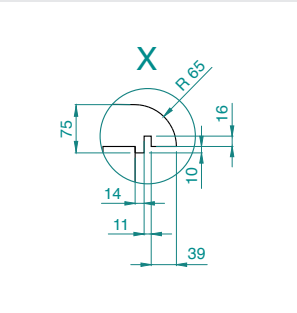

## ASSEMBLY VARIANTS and DIMENSIONS – LUX ELEMENTS®-RELAX-BA CUT-R 1200

... without overhang

Dimensions in mm

RELAX-BA CUT-R 1200\*

Arrangement of fillers ...

\* Kit can be shortened

... with overhang

Dimensions in mm

Dimensions in mm

## ADDITION (optional)

Backrest – 2-piece, two design variants

Dimensions in mm

Dimensions in mm

... with rounded surface

■ LUX ELEMENTS®-RELAX-BA-L R 1200

... with level surface

■ LUX ELEMENTS®-RELAX-BA-L E 1200

### PRODUCT SPECIFICATIONS

	ARTICLE-NUMBER	ARTICLE-NAME ARTICLE-DESCRIPTION	NOMINAL FORMATS/DIMENSIONS LENGTH X WIDTH X HEIGHT	UNIT
	LREL8512	<b>RELAX-BA CUT-R 1200</b> bench form CUT-R, straight, 1200 mm long, as building kit	1200 x 460 x 450 mm	set
<b>Backrests, to suit the bench form CUT</b>				
	LREL8556	<b>RELAX-BA-L R 1200</b> backrest, 2-piece, with rounded surface, 1200 mm long	1200 x 450 x 100 mm 1200 x 545 x 140 mm	set
	LREL8557	<b>RELAX-BA-L E 1200</b> backrest, 2-piece, with level surface, 1200 mm long	1200 x 450 x 100 mm 1200 x 545 x 140 mm	set