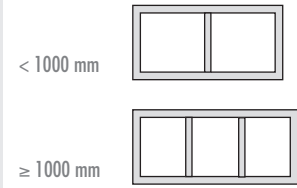

## ASSEMBLY VARIANTS and DIMENSIONS – LUX ELEMENTS®-RELAX-BA CUT-R 1200

... without overhang

Dimensions in mm

RELAX-BA CUT-R 1200\*

Arrangement of fillers ...

\* Kit can be shortened

... with overhang

Dimensions in mm

Dimensions in mm

## ADDITION (optional)

Backrest – 2-piece, two design variants

Dimensions in mm

Dimensions in mm

... with rounded surface

■ LUX ELEMENTS®-RELAX-BA-L R 1200

... with level surface

■ LUX ELEMENTS®-RELAX-BA-L E 1200

### PRODUCT SPECIFICATIONS

	ARTICLE-NUMBER	ARTICLE-NAME ARTICLE-DESCRIPTION	NOMINAL FORMATS/DIMENSIONS LENGTH X WIDTH X HEIGHT	UNIT
	LREL8512	<b>RELAX-BA CUT-R 1200</b> bench form CUT-R, straight, 1200 mm long, as building kit	1200 x 460 x 450 mm	set
<b>Backrests, to suit the bench form CUT</b>				
	LREL8556	<b>RELAX-BA-L R 1200</b> backrest, 2-piece, with rounded surface, 1200 mm long	1200 x 450 x 100 mm 1200 x 545 x 140 mm	set
	LREL8557	<b>RELAX-BA-L E 1200</b> backrest, 2-piece, with level surface, 1200 mm long	1200 x 450 x 100 mm 1200 x 545 x 140 mm	set