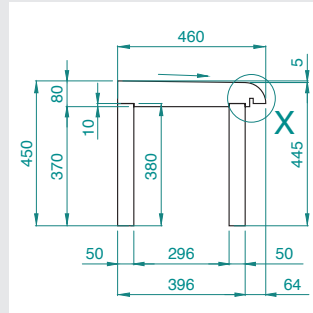

## ASSEMBLY VARIANTS and DIMENSIONS – LUX ELEMENTS®-RELAX-BA CUT-R 1200

... without overhang

Dimensions in mm

RELAX-BA CUT-R 1200\*

Arrangement of fillers ...

\* Kit can be shortened

... with overhang

Dimensions in mm

Dimensions in mm

## ADDITION (optional)

Backrest – 2-piece, two design variants

Dimensions in mm

Dimensions in mm

... with rounded surface

■ LUX ELEMENTS®-RELAX-BA-L R 1200

... with level surface

■ LUX ELEMENTS®-RELAX-BA-L E 1200

### PRODUCT SPECIFICATIONS

	ARTICLE-NUMBER	ARTICLE-NAME ARTICLE-DESCRIPTION	NOMINAL FORMATS/DIMENSIONS LENGTH X WIDTH X HEIGHT	UNIT
	LREL8512	<b>RELAX-BA CUT-R 1200</b> bench form CUT-R, straight, 1200 mm long, as building kit	1200 x 460 x 450 mm	set
<b>Backrests, to suit the bench form CUT</b>				
	LREL8556	<b>RELAX-BA-L R 1200</b> backrest, 2-piece, with rounded surface, 1200 mm long	1200 x 450 x 100 mm 1200 x 545 x 140 mm	set
	LREL8557	<b>RELAX-BA-L E 1200</b> backrest, 2-piece, with level surface, 1200 mm long	1200 x 450 x 100 mm 1200 x 545 x 140 mm	set