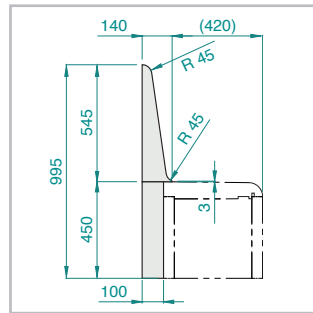

## ASSEMBLY VARIANTS and DIMENSIONS – LUX ELEMENTS®-RELAX-BA CUT-R 1200

... without overhang

Dimensions in mm

RELAX-BA CUT-R 1200\*

Arrangement of fillers ...

\* Kit can be shortened

... with overhang

Dimensions in mm

Dimensions in mm

## ADDITION (optional)

Backrest – 2-piece, two design variants

Dimensions in mm

Dimensions in mm

... with rounded surface

■ LUX ELEMENTS®-RELAX-BA-L R 1200

... with level surface

■ LUX ELEMENTS®-RELAX-BA-L E 1200

### PRODUCT SPECIFICATIONS

	ARTICLE-NUMBER	ARTICLE-NAME ARTICLE-DESCRIPTION	NOMINAL FORMATS/DIMENSIONS LENGTH X WIDTH X HEIGHT	UNIT
	LREL8512	<b>RELAX-BA CUT-R 1200</b> bench form CUT-R, straight, 1200 mm long, as building kit	1200 x 460 x 450 mm	set
<b>Backrests, to suit the bench form CUT</b>				
	LREL8556	<b>RELAX-BA-L R 1200</b> backrest, 2-piece, with rounded surface, 1200 mm long	1200 x 450 x 100 mm 1200 x 545 x 140 mm	set
	LREL8557	<b>RELAX-BA-L E 1200</b> backrest, 2-piece, with level surface, 1200 mm long	1200 x 450 x 100 mm 1200 x 545 x 140 mm	set