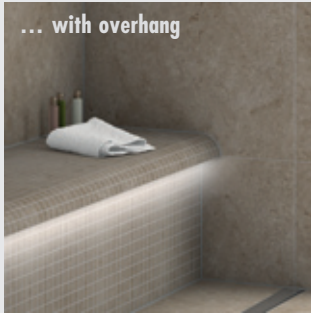

ASSEMBLY VARIANTS and DIMENSIONS – LUX ELEMENTS®-RELAX-BA CUT-R 1200

Optionally

... with factory-installed seat heating or light (see programme: „LUX ELEMENTS – systems for wellness“)

ADDITION (optional)

Backrest – 2-piece, two design variants

PRODUCT SPECIFICATIONS

	ARTICLE-NUMBER	ARTICLE-NAME ARTICLE-DESCRIPTION	NOMINAL FORMATS/DIMENSIONS LENGTH X WIDTH X HEIGHT	UNIT
	LREL8512	RELAX-BA CUT-R 1200 bench form CUT-R, straight, 1200 mm long, as building kit	1200 x 460 x 450 mm	set
Backrests, to suit the bench form CUT				
	LREL8556	RELAX-BA-L R 1200 backrest, 2-piece, with rounded surface, 1200 mm long	1200 x 450 x 100 mm 1200 x 545 x 140 mm	set
	LREL8557	RELAX-BA-L E 1200 backrest, 2-piece, with level surface, 1200 mm long	1200 x 450 x 100 mm 1200 x 545 x 140 mm	set

INDIVIDUAL PACKAGING

ARTICLE-NUMBER	ARTICLE-NAME	CONTAINER	PACKAGING	DIMENSIONS – LENGTH X WIDTH X HEIGHT	UNIT	WEIGHT/UNIT	WEIGHT/CARTON
LREL8512	RELAX-BA CUT-R 1200	1 set	carton	1200 x 460 x 280 mm	set	8,30 kg	9,80 kg
LREL8556	RELAX-BA-L R 1200			1200 x 550 x 240 mm		7,20 kg	8,80 kg
LREL8557	RELAX-BA-L E 1200			1200 x 550 x 240 mm		7,20 kg	8,80 kg