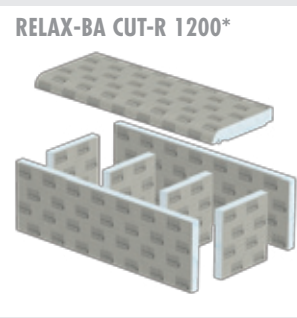

## Prefabricated benches for bathroom, wellness and shower areas as a kit **LUX ELEMENTS®-RELAX-BA CUT-R 1200**

- For use in front of the wall
- Two assembly variants:  
... with and without overhang for light strip
- Easy to cut  
... to adapt to the space situation
- Optionally available:
  - Backrest, two design variants
  - Heating mats, factory-installed
  - LED light rope, preassembled

## ASSEMBLY VARIANTS and DIMENSIONS – LUX ELEMENTS®-RELAX-BA CUT-R 1200

... without overhang

Dimensions in mm

RELAX-BA CUT-R 1200\*

Arrangement of fillers ...

\* Kit can be shortened

... with overhang

Dimensions in mm

## ADDITION (optional)

Backrest – 2-piece, two design variants

Dimensions in mm

Dimensions in mm

... with rounded surface

■ LUX ELEMENTS®-RELAX-BA-L R 1200

... with level surface

■ LUX ELEMENTS®-RELAX-BA-L E 1200

### PRODUCT SPECIFICATIONS

	ARTICLE-NUMBER	ARTICLE-NAME ARTICLE-DESCRIPTION	NOMINAL FORMATS/DIMENSIONS LENGTH X WIDTH X HEIGHT	UNIT
	LREL8512	<b>RELAX-BA CUT-R 1200</b> bench form CUT-R, straight, 1200 mm long, as building kit	1200 x 460 x 450 mm	set
<b>Backrests, to suit the bench form CUT</b>				
	LREL8556	<b>RELAX-BA-L R 1200</b> backrest, 2-piece, with rounded surface, 1200 mm long	1200 x 450 x 100 mm 1200 x 545 x 140 mm	set
	LREL8557	<b>RELAX-BA-L E 1200</b> backrest, 2-piece, with level surface, 1200 mm long	1200 x 450 x 100 mm 1200 x 545 x 140 mm	set