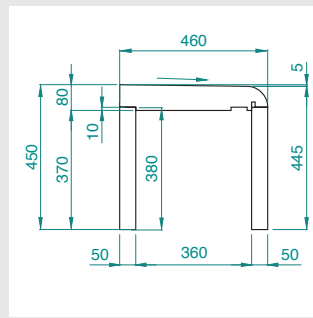

## ASSEMBLY VARIANTS and DIMENSIONS – LUX ELEMENTS®-RELAX-BA CUT-R 1200

... without overhang

Dimensions in mm

RELAX-BA CUT-R 1200\*

Arrangement of fillers ...

\* Kit can be shortened

... with overhang

Dimensions in mm

Dimensions in mm

### PRODUCT SPECIFICATIONS

	ARTICLE-NUMBER	ARTICLE-NAME ARTICLE-DESCRIPTION	NOMINAL FORMATS/DIMENSIONS LENGTH X WIDTH X HEIGHT	UNIT
	LREL8512	<b>RELAX-BA CUT-R 1200</b> bench form CUT-R, straight, 1200 mm long, as building kit	1200 x 460 x 450 mm	set
<b>Backrests, to suit the bench form CUT</b>				
	LREL8556	<b>RELAX-BA-L R 1200</b> backrest, 2-piece, with rounded surface, 1200 mm long	1200 x 450 x 100 mm 1200 x 545 x 140 mm	set
	LREL8557	<b>RELAX-BA-L E 1200</b> backrest, 2-piece, with level surface, 1200 mm long	1200 x 450 x 100 mm 1200 x 545 x 140 mm	set

### INDIVIDUAL PACKAGING

ARTICLE-NUMBER	ARTICLE-NAME	CONTAINER	PACKAGING	DIMENSIONS – LENGTH X WIDTH X HEIGHT	UNIT	WEIGHT/UNIT	WEIGHT/CARTON
LREL8512	RELAX-BA CUT-R 1200	1 set	carton	1200 x 460 x 280 mm	set	8,30 kg	9,80 kg
LREL8556	RELAX-BA-L R 1200			1200 x 550 x 240 mm		7,20 kg	8,80 kg
LREL8557	RELAX-BA-L E 1200			1200 x 550 x 240 mm		7,20 kg	8,80 kg