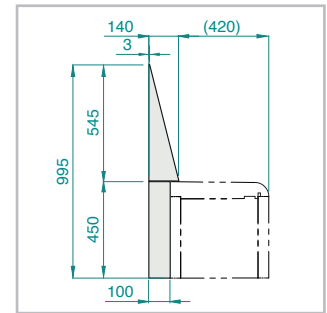

Dimensions in mm

## ADDITION (optional)

Backrest – 2-piece, two design variants

Dimensions in mm

Dimensions in mm

... with rounded surface

■ LUX ELEMENTS®-RELAX-BA-L R 1200

... with level surface

■ LUX ELEMENTS®-RELAX-BA-L E 1200

### PRODUCT SPECIFICATIONS

	ARTICLE-NUMBER	ARTICLE-NAME ARTICLE-DESCRIPTION	NOMINAL FORMATS/DIMENSIONS LENGTH X WIDTH X HEIGHT	UNIT
	LREL8512	<b>RELAX-BA CUT-R 1200</b> bench form CUT-R, straight, 1200 mm long, as building kit	1200 x 460 x 450 mm	set
<b>Backrests, to suit the bench form CUT</b>				
	LREL8556	<b>RELAX-BA-L R 1200</b> backrest, 2-piece, with rounded surface, 1200 mm long	1200 x 450 x 100 mm 1200 x 545 x 140 mm	set
	LREL8557	<b>RELAX-BA-L E 1200</b> backrest, 2-piece, with level surface, 1200 mm long	1200 x 450 x 100 mm 1200 x 545 x 140 mm	set

### INDIVIDUAL PACKAGING

ARTICLE-NUMBER	ARTICLE-NAME	CONTAINER	PACKAGING	DIMENSIONS – LENGTH X WIDTH X HEIGHT	UNIT	WEIGHT/UNIT	WEIGHT/CARTON
LREL8512	RELAX-BA CUT-R 1200	1 set	carton	1200 x 460 x 280 mm	set	8,30 kg	9,80 kg
LREL8556	RELAX-BA-L R 1200			1200 x 550 x 240 mm		7,20 kg	8,80 kg
LREL8557	RELAX-BA-L E 1200			1200 x 550 x 240 mm		7,20 kg	8,80 kg